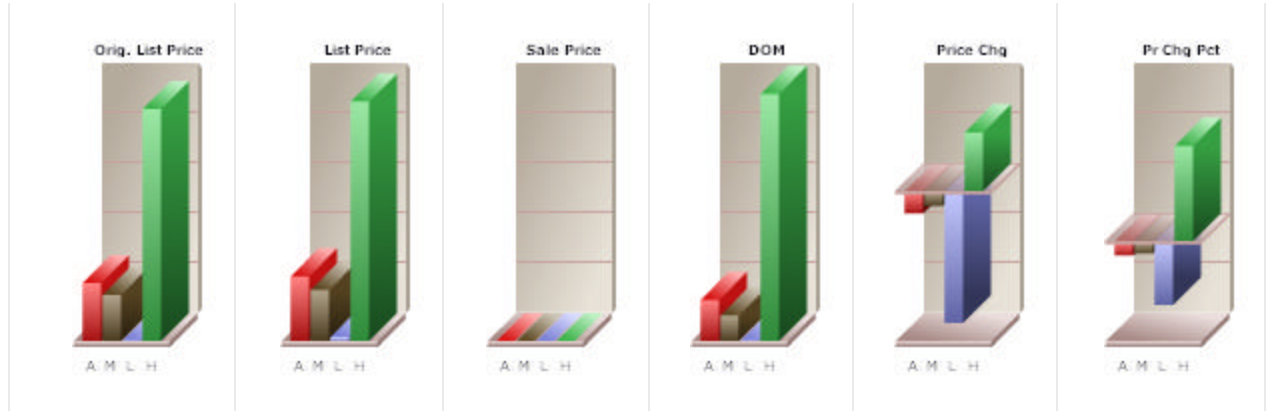

Compare

	Original Price	List Price	Sale Price	DOM	Price Chg	% Price Chg
Volume	\$38,851,180	\$37,076,984	-			
■ Average	\$162,557	\$155,133	-	165	\$-15,019	-8.57%
■ Median	\$129,500	\$122,900	-	103	\$-10,000	-7.51%
■ Low	\$1,005	\$9,900	-	2	\$-90,000	-38.56%
■ High	\$649,900	\$575,000	-	990	\$40,000	57.22%
Number of listings*	239 w/Orig. Pr.	239	0 sold	239		116 changed prices

Legend

- Average
- Median
- Low
- High

* The number of listings in each column reflects how many listings are represented by the aggregate statistics (average, median, etc.). The statistics across any row of aggregate statistics may not all refer to the same listing.